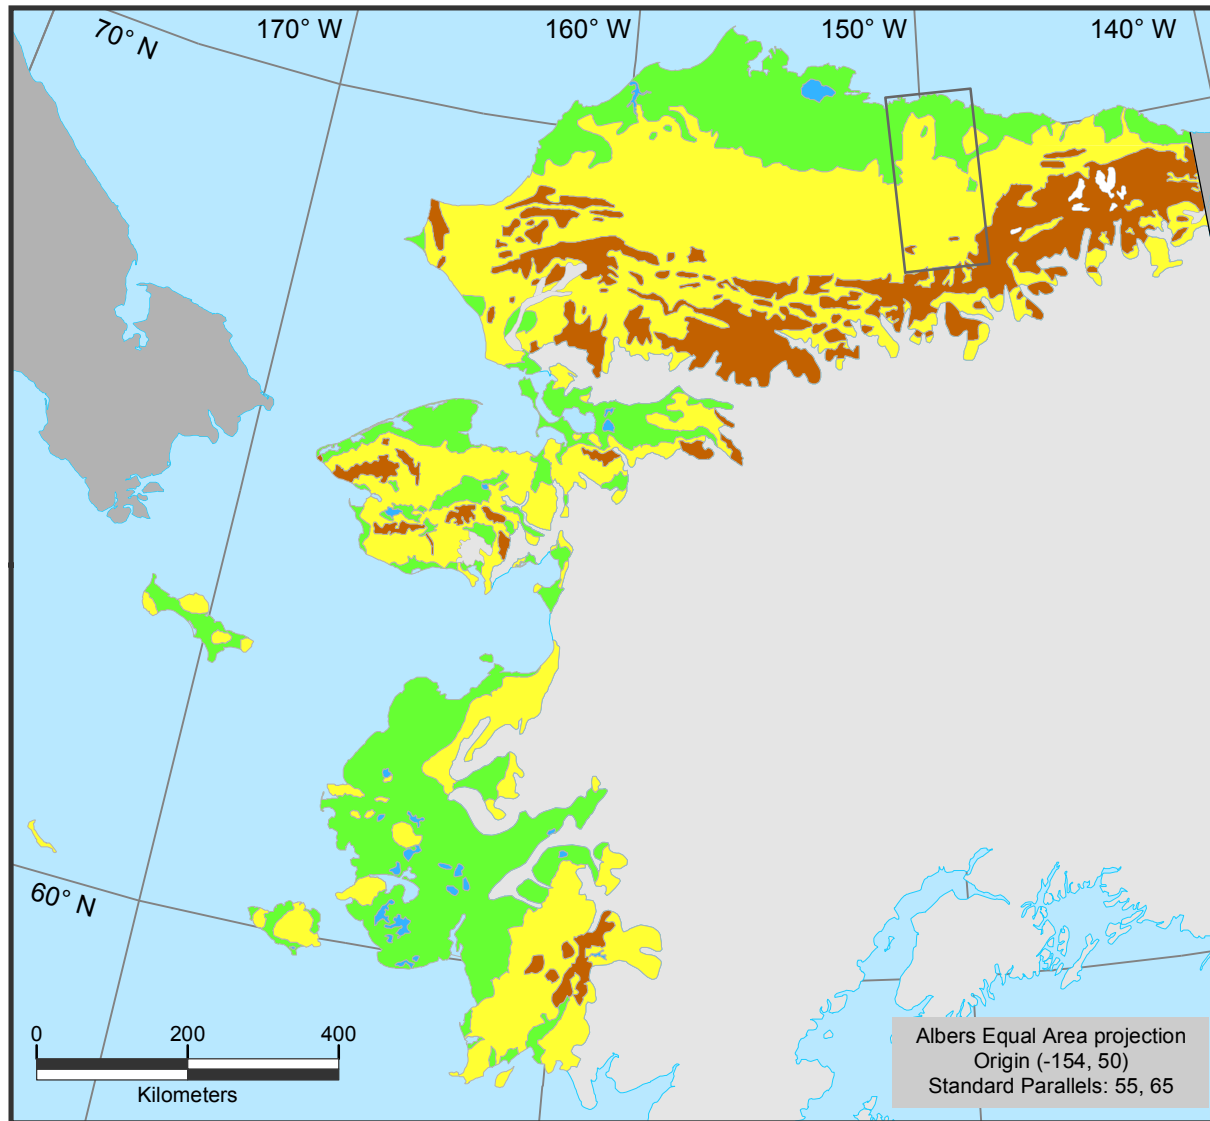

Arctic Alaska Physiography

- Glacier
- Plain
- Hill
- Mountain
- Lake
- Lagoon
- Kuparuk River Basin

Raynolds MA, Walker DA and Maier HA. 2006. Alaska Arctic Tundra Vegetation Map. Scale 1:4,000,000. Conservation of Arctic Flora and Fauna (CAFF) Map No. 2, U.S. Fish and Wildlife Service, Anchorage, Alaska.