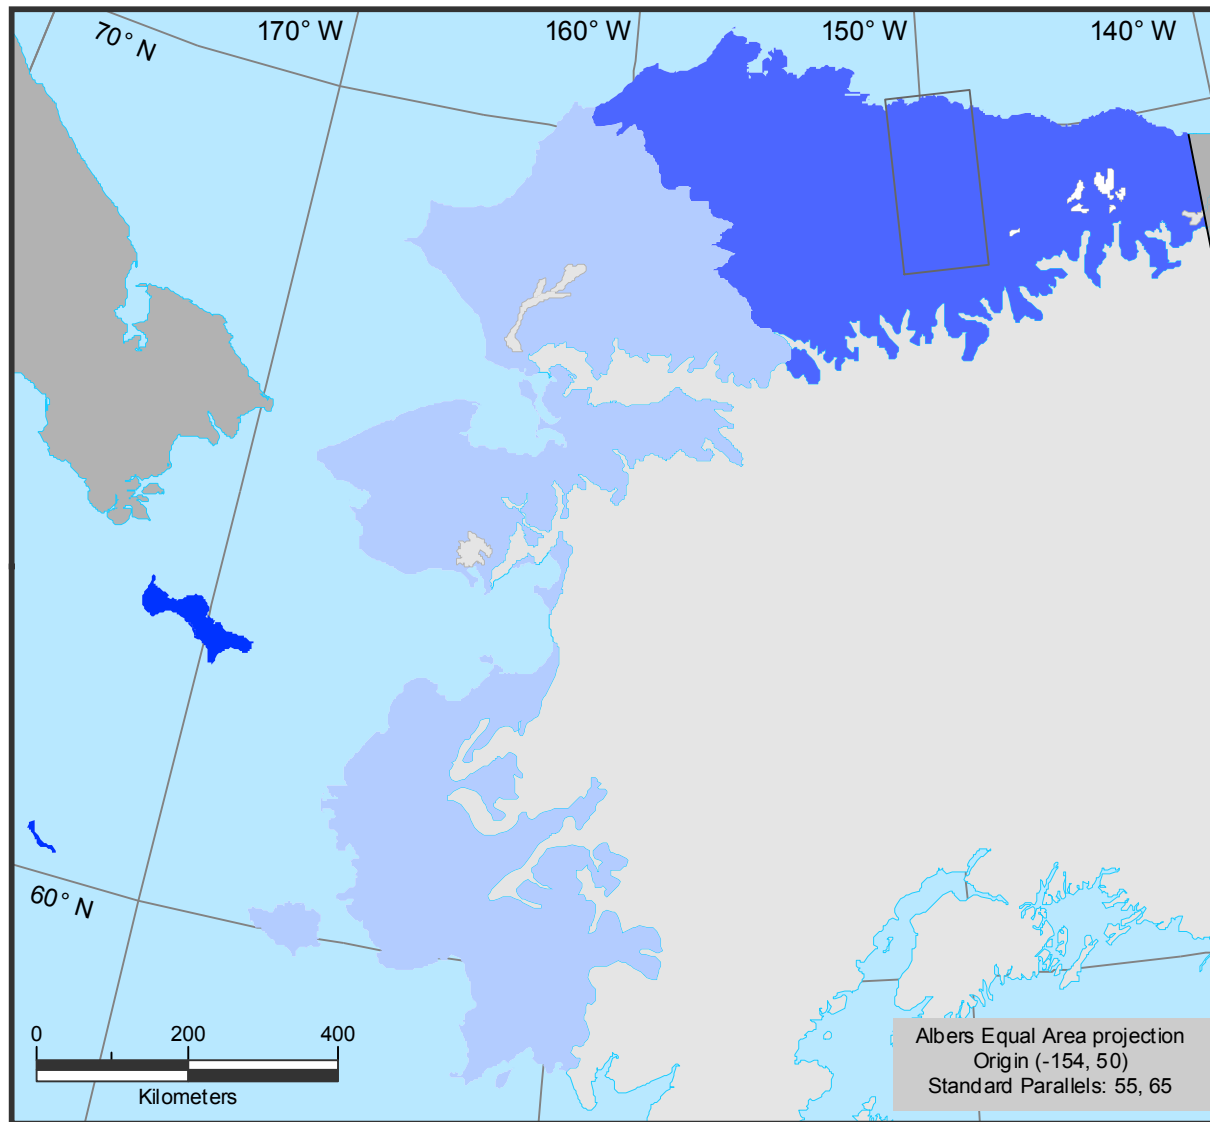

Arctic Alaska Floristic Province

- North Beringian Islands
- Beringian Alaska
- Northern Alaska
- Kuparuk River Basin

Raynolds MA, Walker DA and Maier HA. 2006. Alaska Arctic Tundra Vegetation Map. Scale 1:4,000,000. Conservation of Arctic Flora and Fauna (CAFF) Map No. 2, U.S. Fish and Wildlife Service, Anchorage, Alaska.