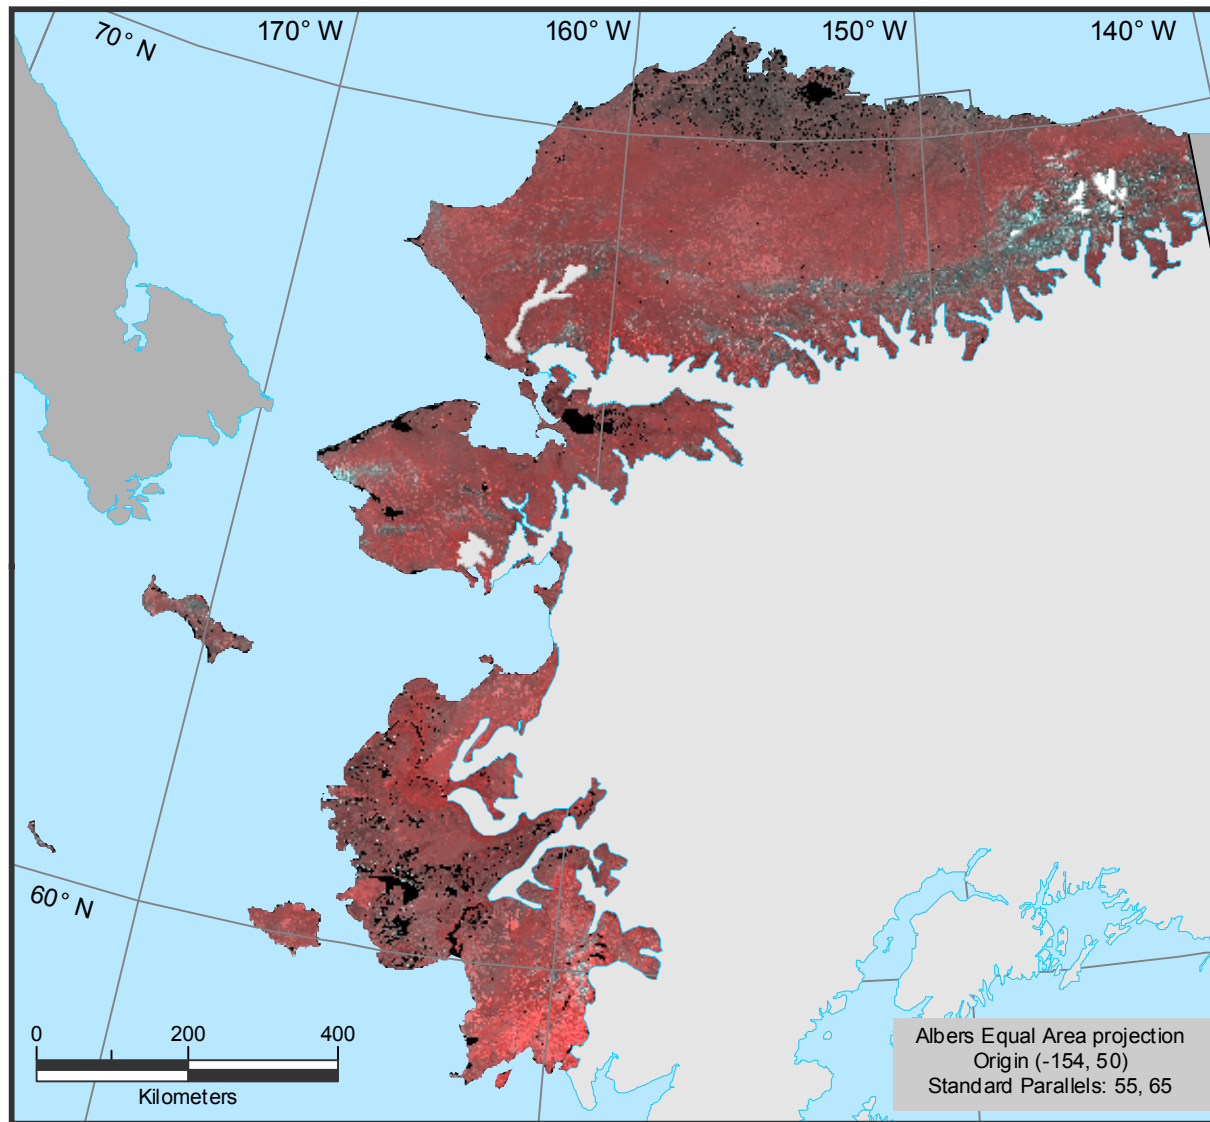

Arctic Alaska
False color-infrared image
of AVHRR satellite data

Raynolds MA, Walker DA and Maier HA. 2006. Alaska Arctic Tundra Vegetation Map. Scale 1:4,000,000. Conservation of Arctic Flora and Fauna (CAFF) Map No. 2, U.S. Fish and Wildlife Service, Anchorage, Alaska.